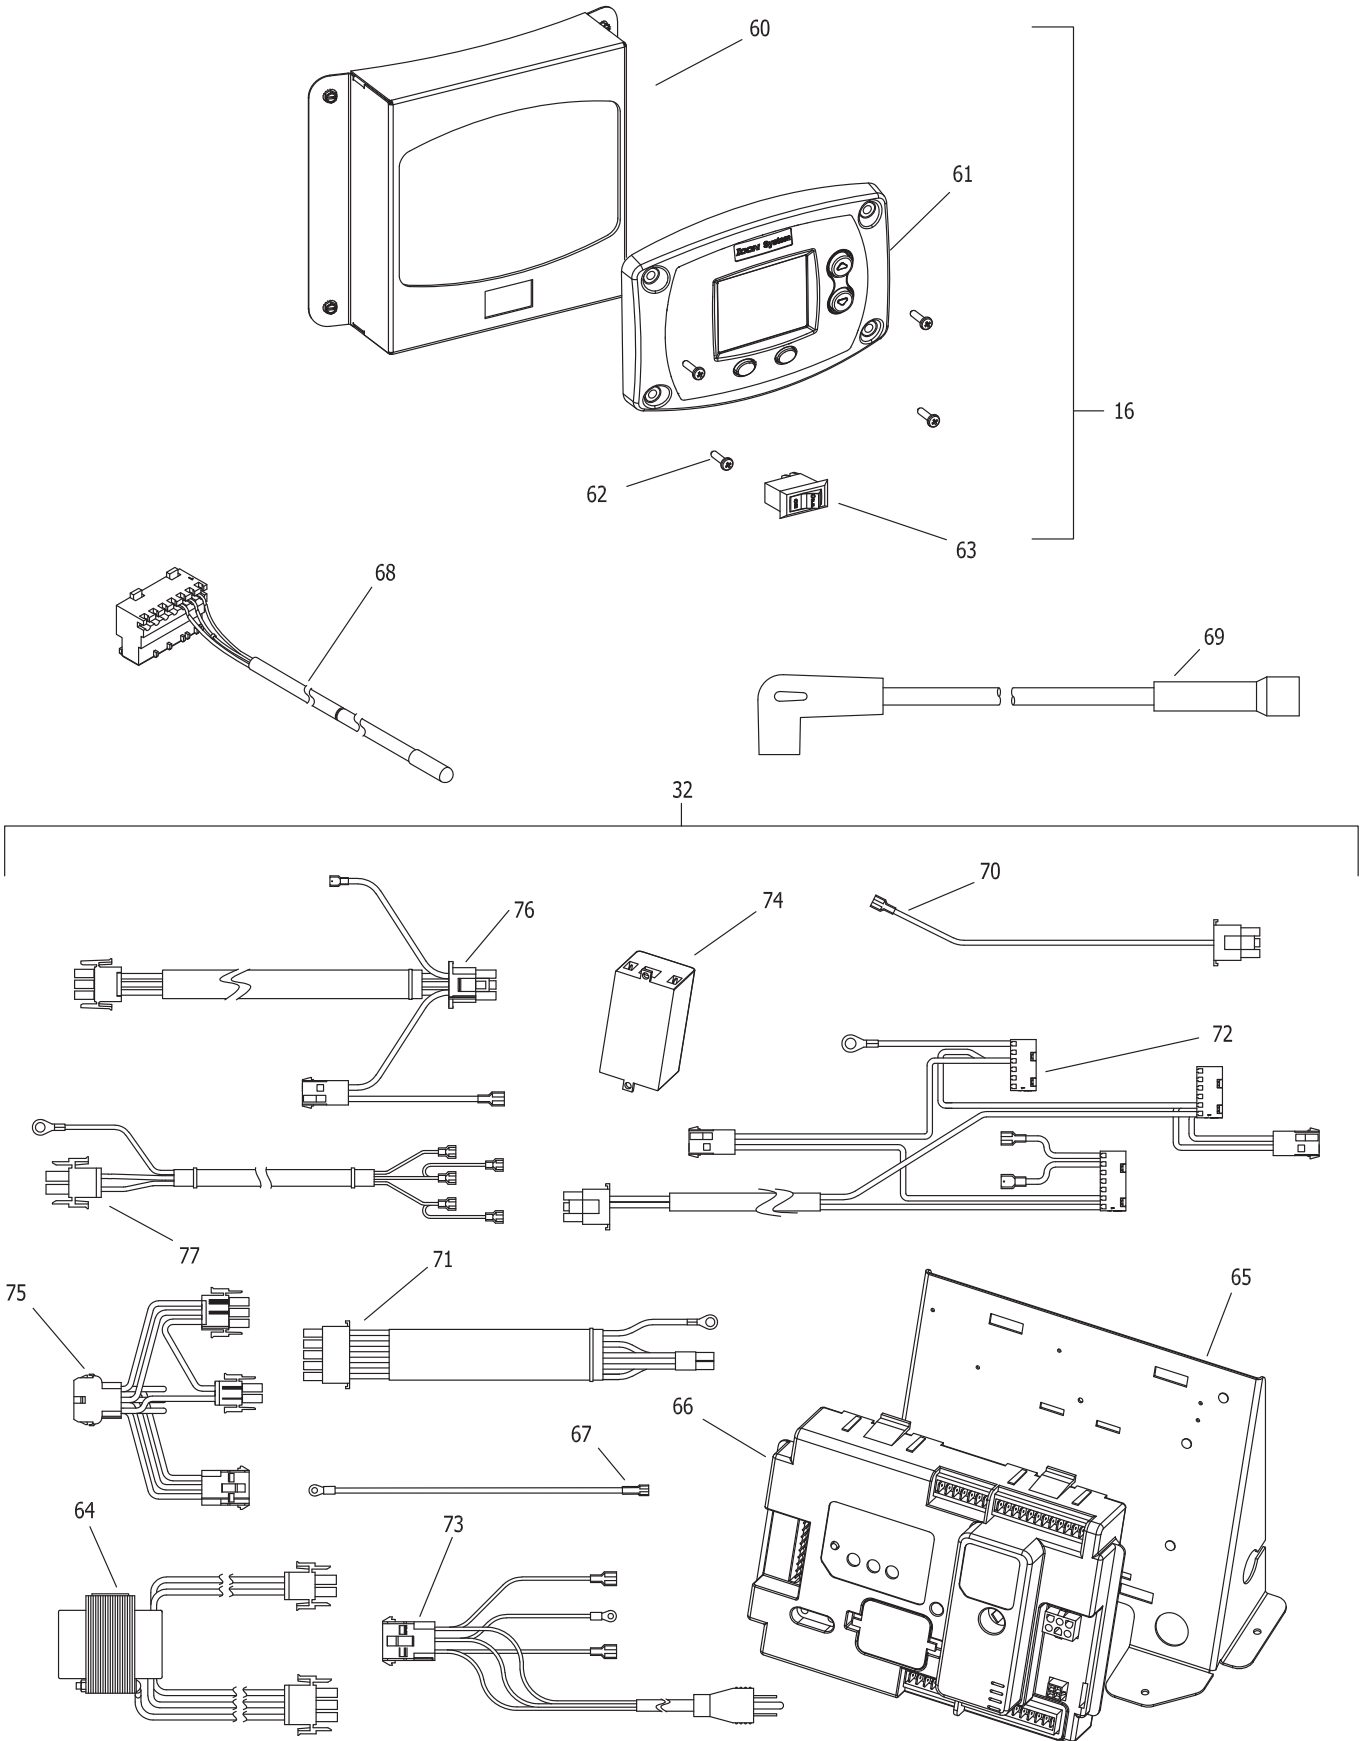

Item	Description	Model
		LUHE120T4003(N,X)
16	Display Assembly*	243-51213-00
60	Display Mount	239-50508-00
61	Control Display-Honeywell Integrated Control w/Harness	415-48231-00
62	Screw-#8-18 X .75 for Control Display (4 req'd)	239-41104-00
63	Main Power Switch	239-50586-00
32	Control Assembly*	243-54058-01
64	Transformer 120V to 24V	233-50559-00
65	Control Panel	239-50514-00
66	Control Board Module (SOLA)	233-54072-01
67	Ground Wire	239-38951-91
68	T-Stat Sensor Harness	239-53458-00
69	High Voltage Spark Cable	239-53456-00
70	Flame Sensor Wire	239-48237-00
71	Blower Modulation Harness	239-48170-00
72	Ignition Control Harness	239-53930-00
73	Power Cord Harness	239-53464-00
74	Power Anode Module	239-46229-00
75	Power Switch Harness	239-53459-00
76	Blower Power Harness	239-53931-00
77	Gas Valve Harness	239-53461-00