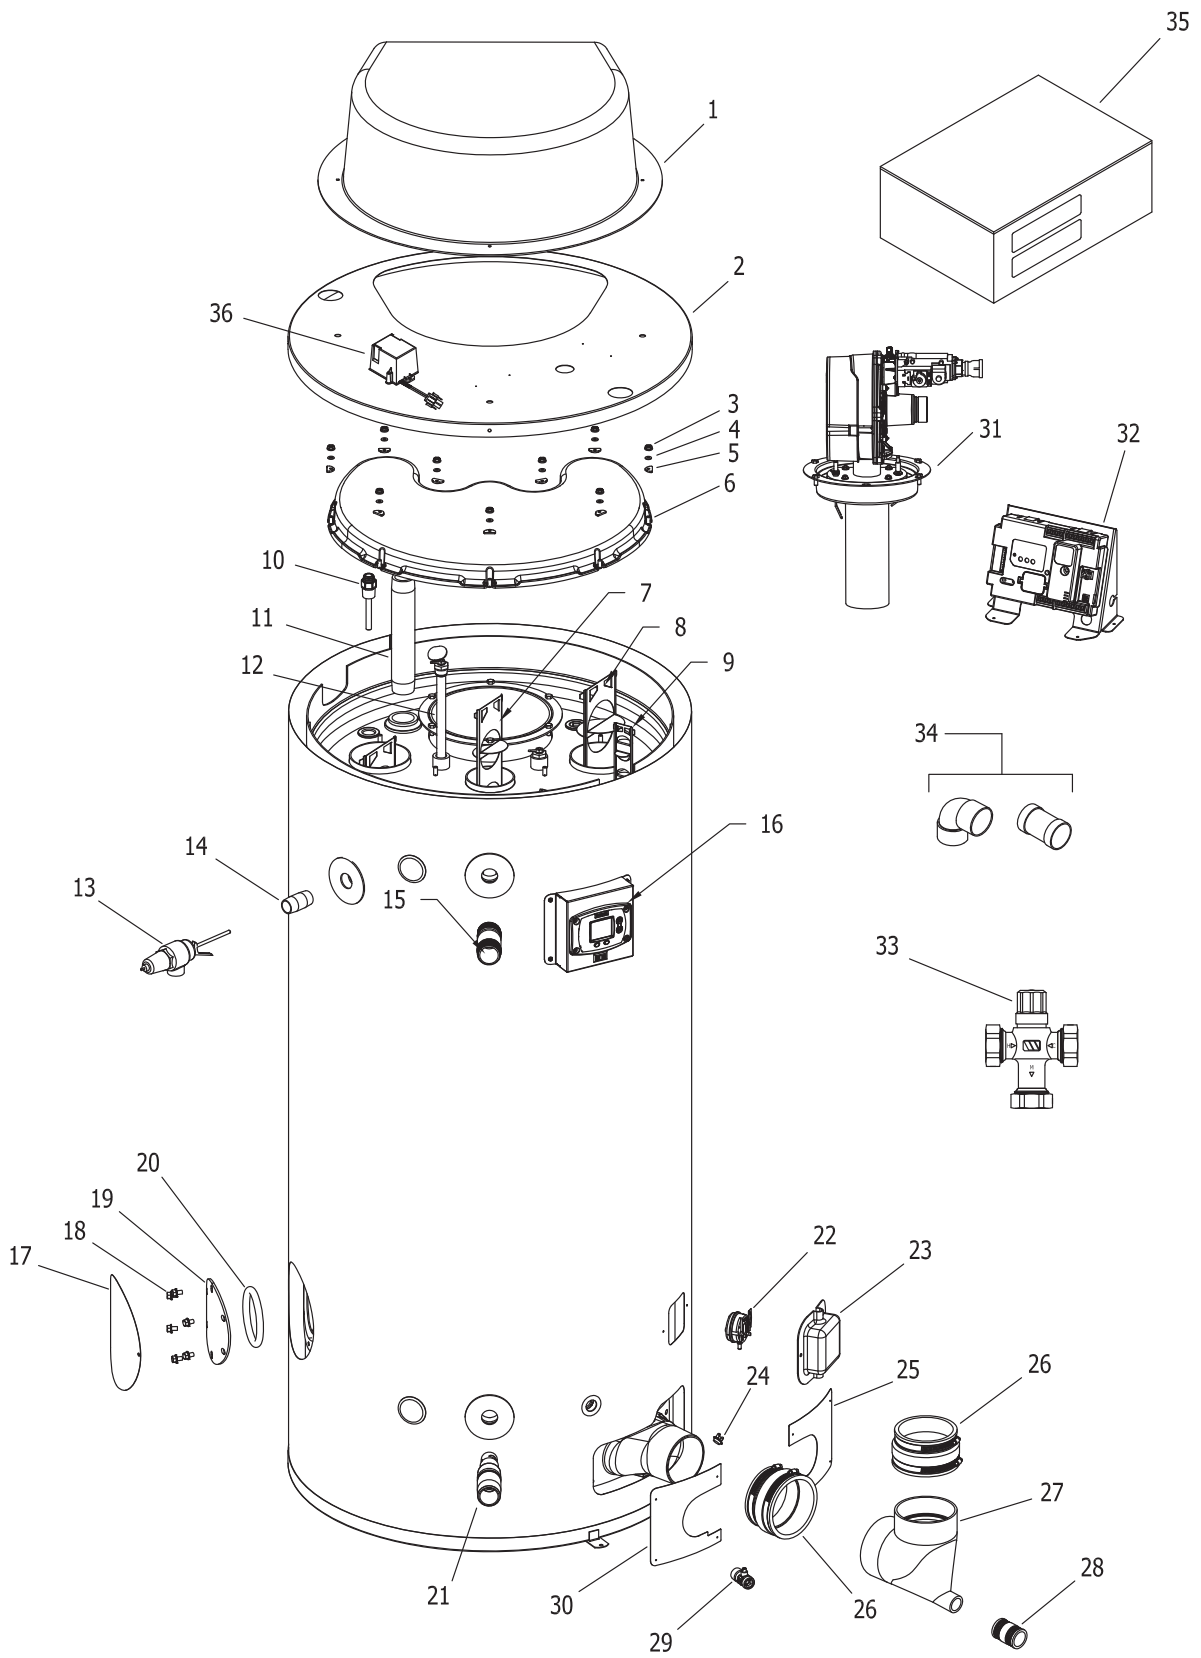

Item	Description	Model
		LUHE120T5003(N,X)
1	Surround with Latches	239-53581-00
2	Jacket Head	239-53427-00
3	Hex Nut Flange 1/4-20 (9 req'd)	239-53848-00
4	Cone Washer (9 req'd)	239-53773-00
5	T-Washer (9 req'd)	239-53854-00
6	Exhaust Collector	239-53037-00
7	Baffle 4" Flue (1 req'd)	239-53876-00
8	Baffle 5" Flue (2 req'd)	239-53308-00
9	Baffle 2" Flue (19 req'd)	239-45658-00
10	Sensor Well	233-46558-01
11	Top Outlet Nipple	229-40913-01
12	Power Anode (2 req'd)	224-53839-00
13	T&P Valve	230-33630-04
14	T&P Nipple	229-50053-02
15	Front Outlet Nipple	229-40913-02
16	Control Display Assembly	SEE PAGE 12
17	Cleanout Cover Access	243-20299-00
18	Screw 5/16 - 18 x 1/2 (6 req'd)	239-32970-00
19	Cleanout Cover	205-18428-00
20	Cleanout Gasket	205-18427-00
21	Inlet Diptube	229-53188-00
22	Exhaust Pressure Switch	239-46037-01
23	Pressure Switch Cover	239-80281-03
24	Exhaust Limit Switch	239-43238-03
25	Service Door Right	239-53487-00
26	Exhaust Coupler	239-53384-00
27	Condensate Elbow	239-53041-00
28	Condensate Coupler	239-53385-00
29	Drain Valve	227-48070-02
30	Service Door Left	239-53486-00
31	Burner Assembly (Specify Model)	SEE PAGE 10
32	Control Panel Assembly	SEE PAGE 12
33	Thermostatic Mixing (Optional)	239-51778-00
34	Exhaust/Intake Vent Terminals	239-53455-00
35	BMS Gateway Kit	415-53943-00
36	Spark Generator	264-54000-00