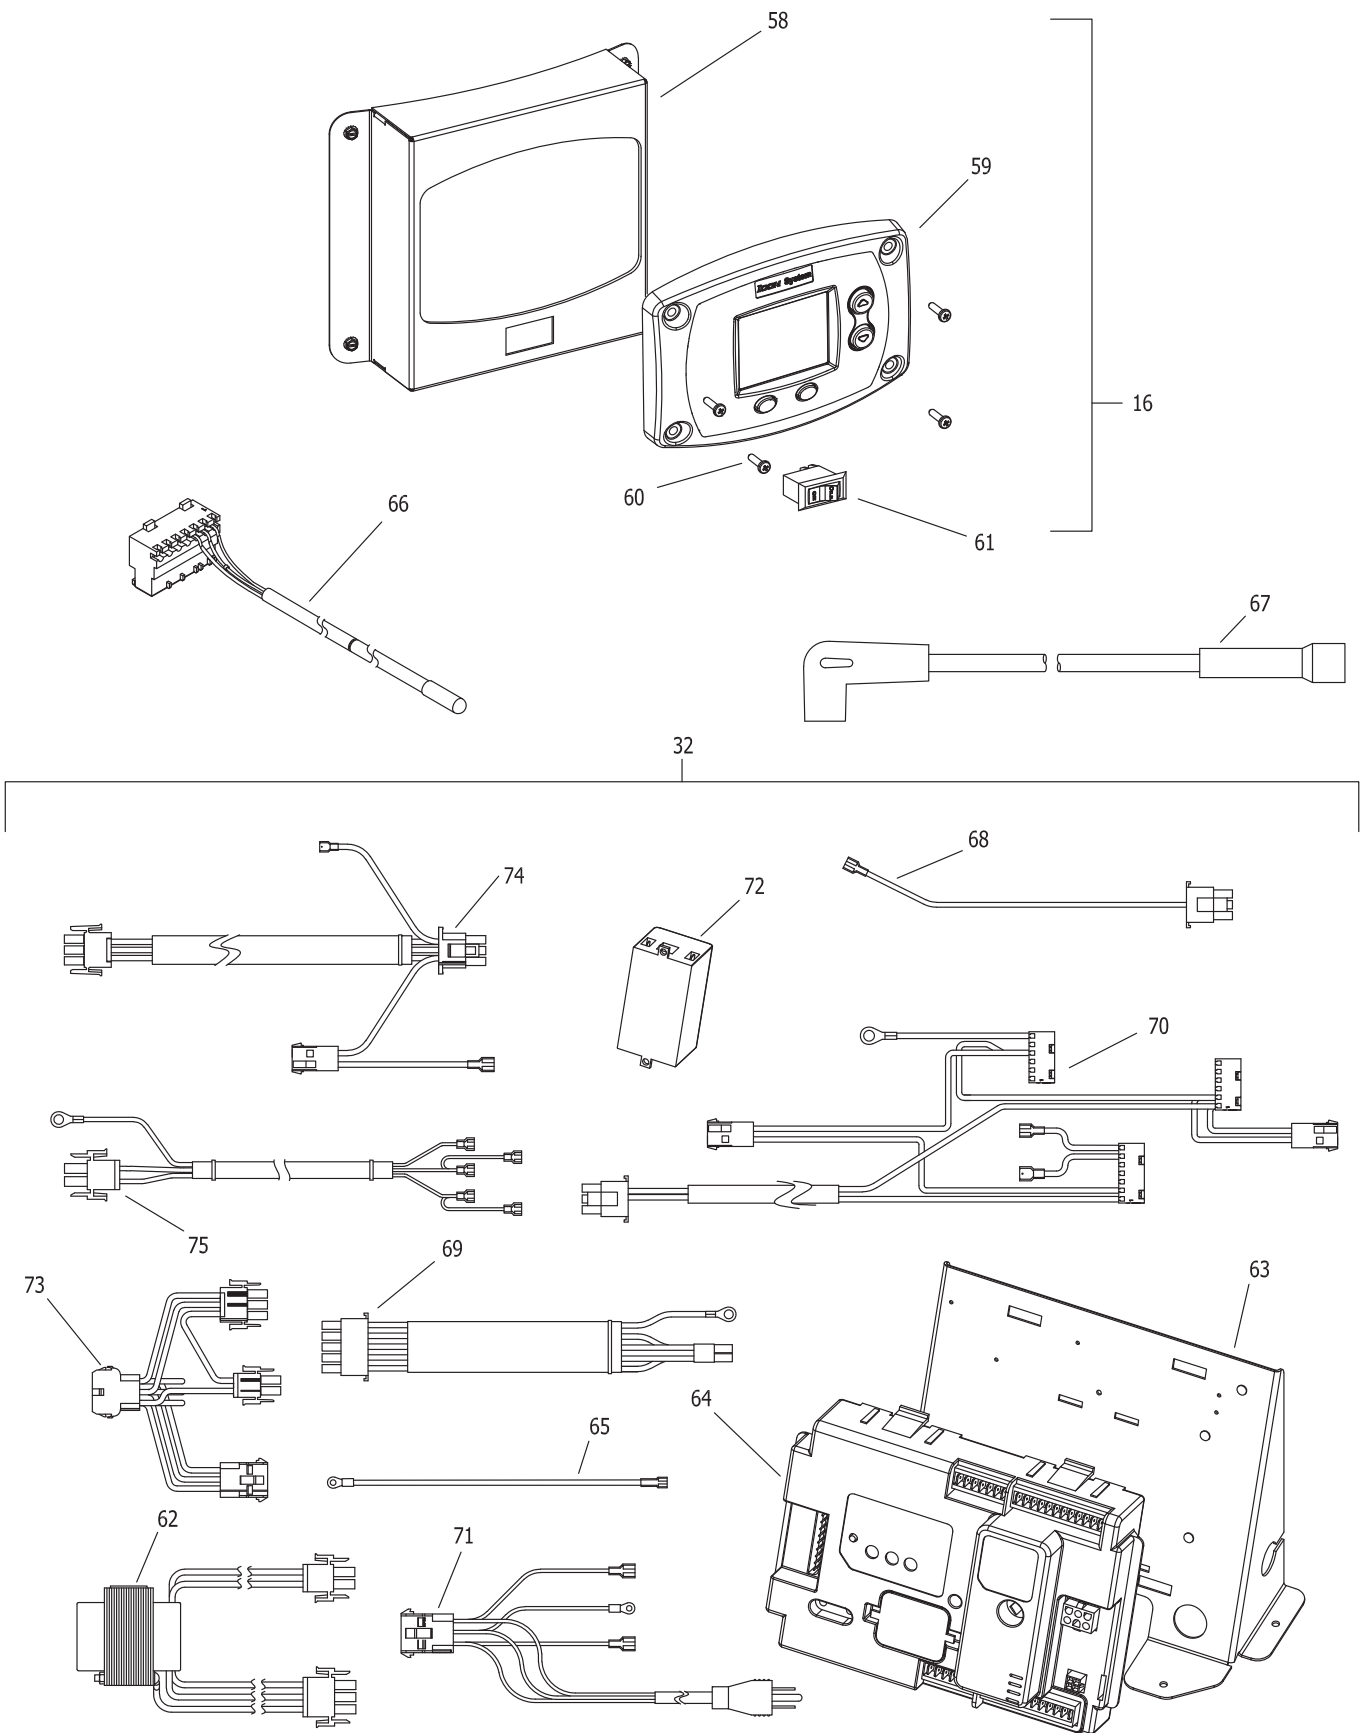

Item	Description	Model
		LUHE120T5003(N,X)
16	Display Assembly*	243-51213-00
32	Control Panel Assembly*	243-54058-02
58	Display Mount	239-50508-00
59	Control Display-Honeywell Integrated Control	415-48231-00
60	Screw-#8-18 X .75 for Control Display (4 req'd)	239-41104-00
61	Main Power Switch	239-50586-00
62	Transformer 120V to 24V	233-50559-00
63	Control Panel	239-50514-00
64	Control Board Module (SOLA)	233-54072-02
65	Ground Wire	239-38951-91
66	T-Stat Sensor Harness	239-53458-00
67	High Voltage Spark Cable	239-53456-00
68	Flame Sensor Wire	239-48237-00
69	Blower Modulation Harness	239-48170-00
70	Ignition Control Harness	239-53930-00
71	Power Cord Harness	239-53464-00
72	Power Anode Module	239-46229-00
73	Power Switch Harness	239-53459-00
74	Blower Power Harness	239-53931-00
75	Gas Valve Harness	239-53461-00

* Ordering a complete assembly may increase delivery time.
Please order the specific component required for the quickest delivery.