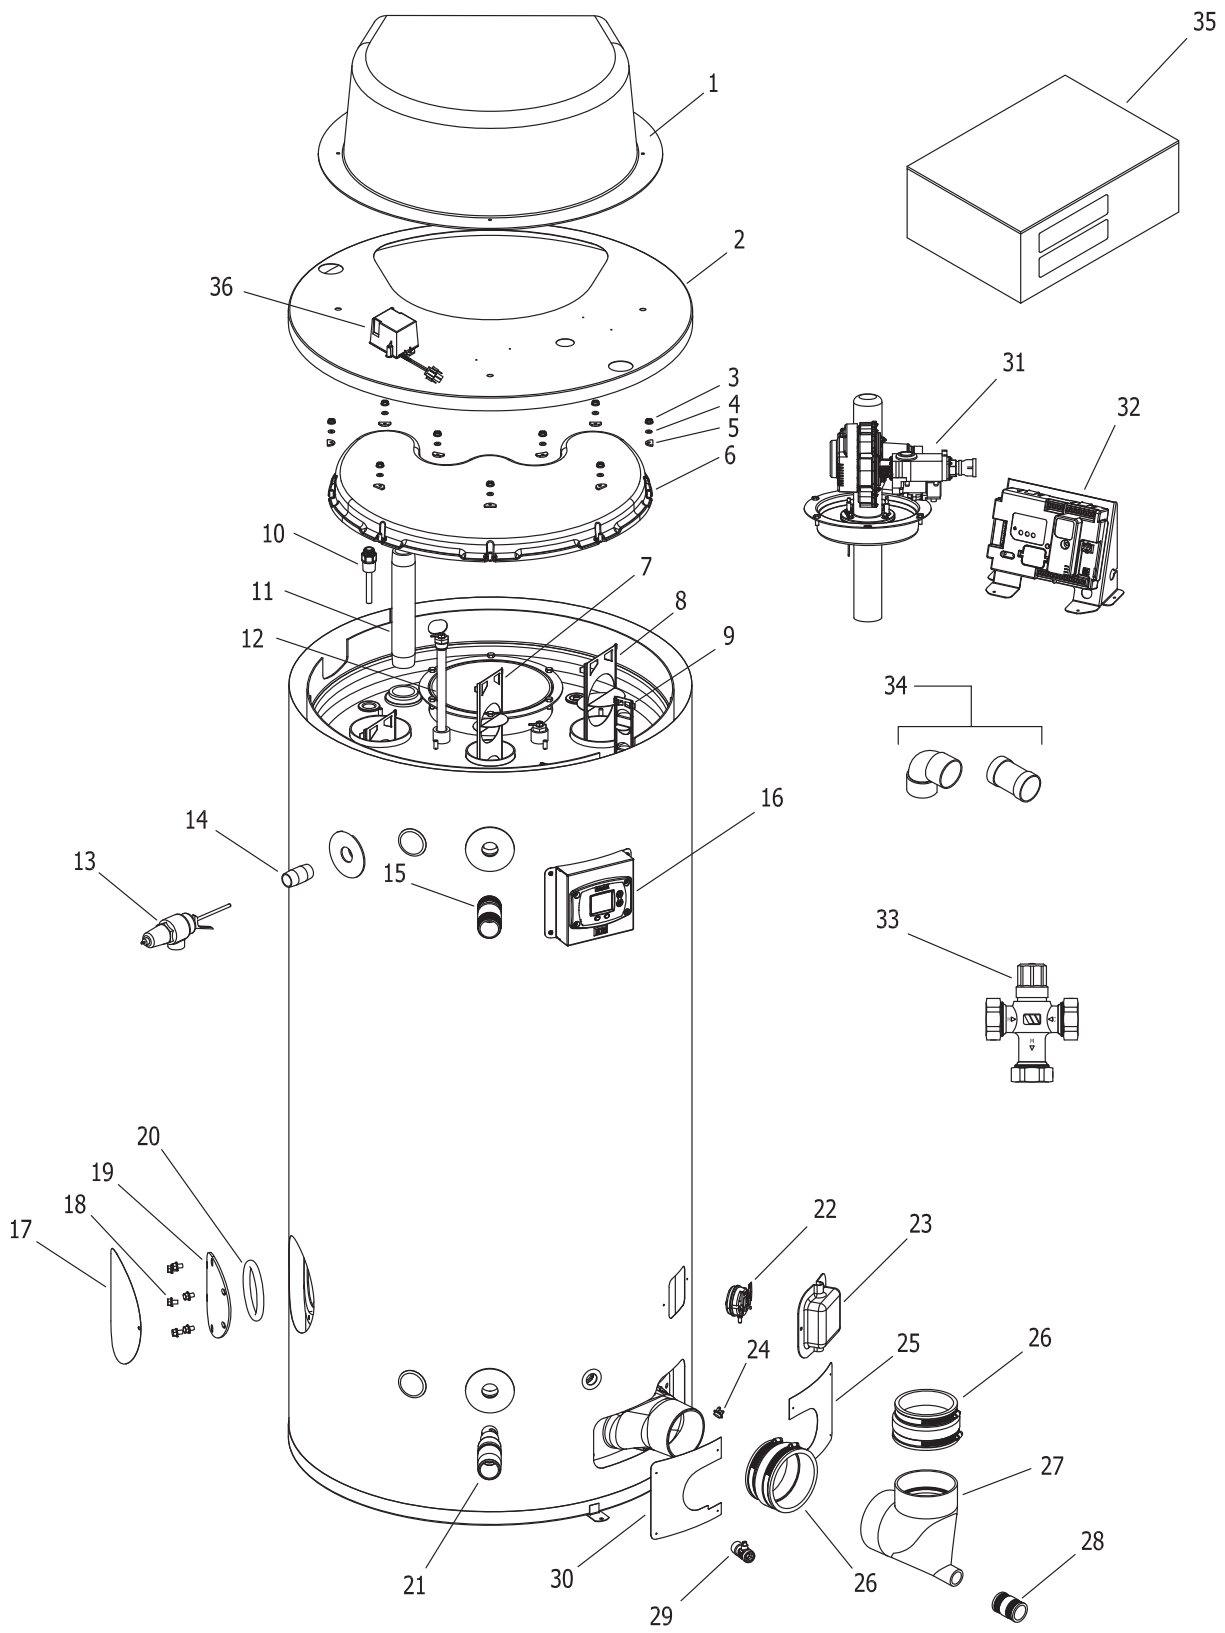

Item	Description	Model
		LUHE120T4003(N,X)
1	Surround with Latches	239-53581-00
2	Jacket Head	239-53427-00
3	Hex Nut Flange 1/4-20 (9 req'd)	239-53848-00
4	Cone Washer (9 req'd)	239-53773-00
5	T-Washer (9 req'd)	239-53854-00
6	Exhaust Collector	239-53037-00
7	Baffle 4" Flue (1 req'd)	239-53876-00
8	Baffle 5" Flue (2 req'd)	239-53308-00
9	Baffle 2" Flue (19 req'd)	239-45658-00
10	Sensor Well	233-46558-01
11	Top Outlet Nipple	229-40913-01
12	Power Anode (2 req'd)	224-53839-00
13	T&P Valve	230-33630-04
14	T&P Nipple	229-50053-02
15	Front Outlet Nipple	229-40913-02
16	Control Display Assembly	SEE PAGE 6
17	Cleanout Cover Access	243-20299-00
18	Screw 5/16 - 18 x 3/4 (6 req'd)	239-32970-00
19	Cleanout Cover	205-18428-00
20	Cleanout Gasket	205-18427-00
21	Inlet Diptube	229-53188-00
22	Exhaust Pressure Switch	239-46037-01
23	Pressure Switch Cover	239-80281-03
24	Exhaust Limit Switch	239-43238-03
25	Service Door Right	239-53487-00
26	Exhaust Coupler	239-53384-00
27	Condensate Elbow	239-53041-00
28	Condensate Coupler	239-53385-00
29	Drain Valve	227-48070-02
30	Service Door Left	239-53486-00
31	Burner Assembly (Specify Model)	SEE PAGE 4
32	Control Panel Assembly	SEE PAGE 6
33	Thermostatic Mixing (Optional)	239-51778-00
34	Intake/Exhaust Vent Terminals	239-53455-00
35	BMS Gateway Kit	415-53943-00
36	Spark Generator	264-54000-00