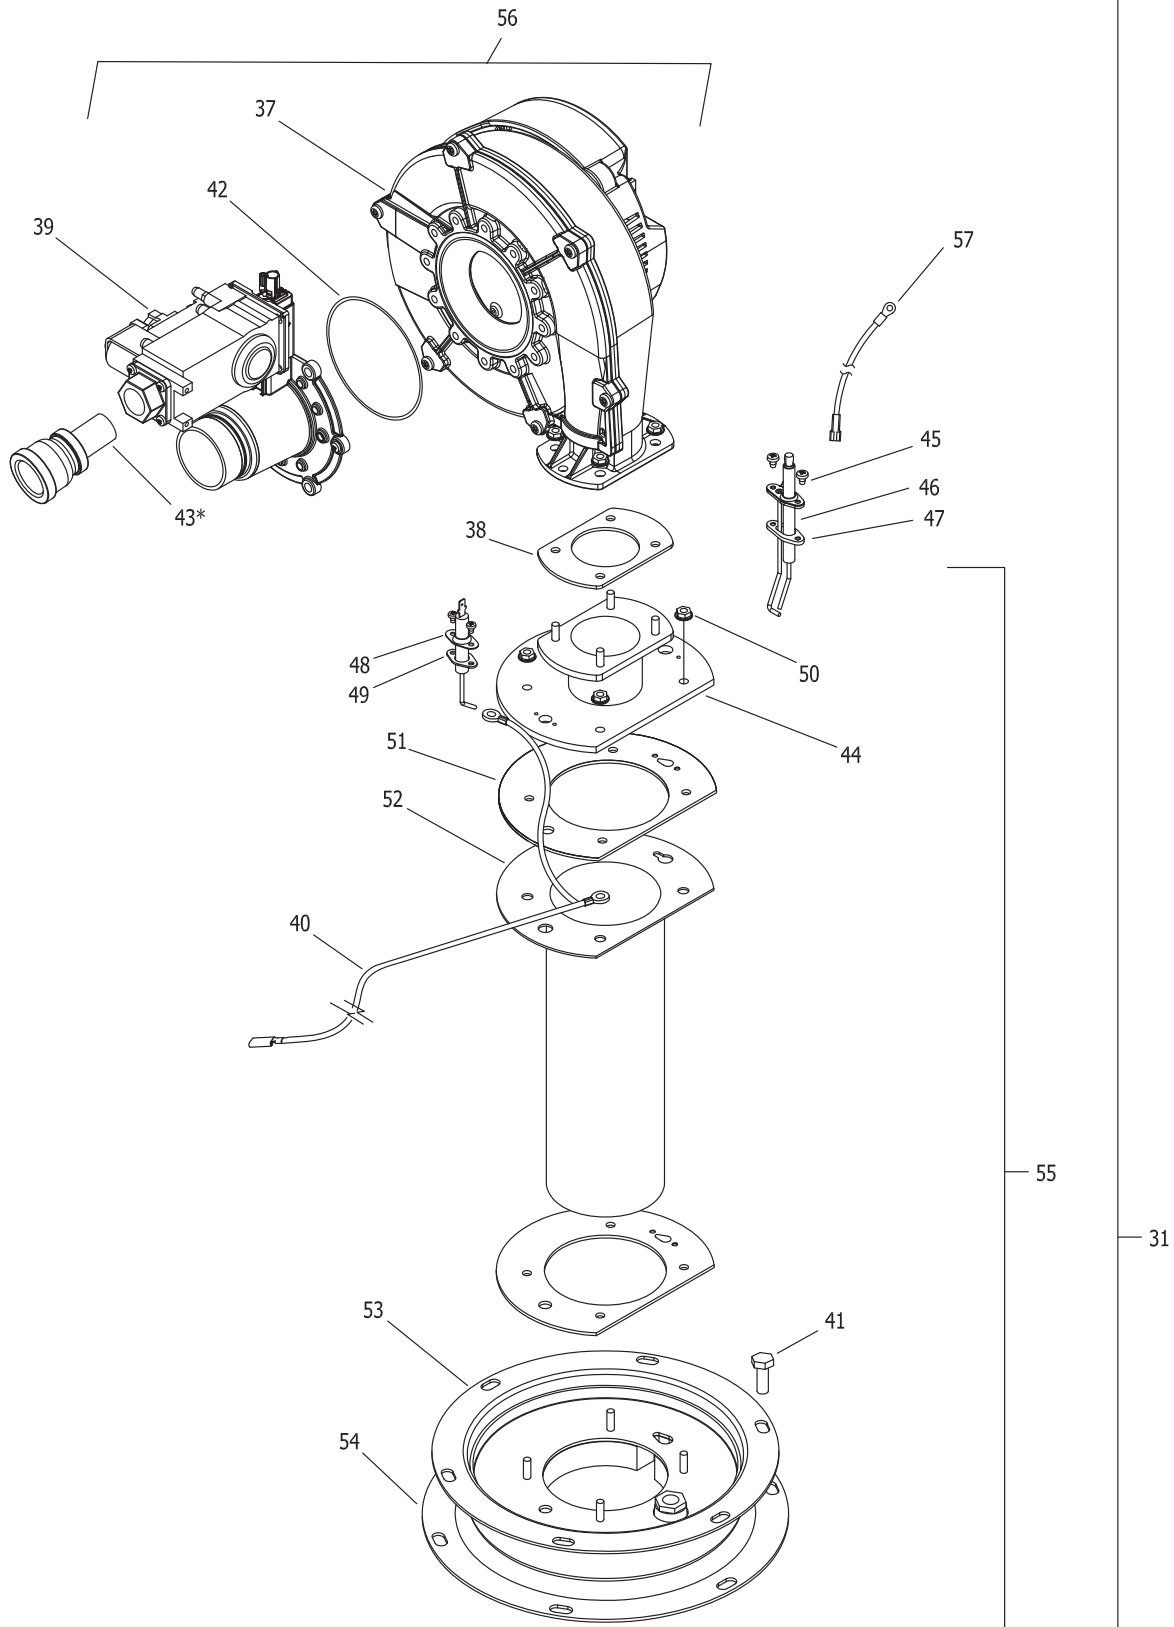

Item	Description	Model
		LUHE120T5003(N,X)
31	Assy-Complete Combustion System (Nat)*	243-54074-01
	Assy-Complete Combustion System (LP)*	243-54074-02
37	Blower w/Gasket	415-53065-00
38	Blower Transition Gasket	239-53444-00
39	Venturi & Gas Valve Assembly (Nat)	243-53479-01
	Venturi & Gas Valve Assembly (LP)	243-53479-02
40	Ground Wire	239-53462-00
41	Screw 5/16-18 x 3/4 (5 req'd)	239-32970-00
42	Venturi Gasket ◇	239-53064-00
43	Gas Piping assembly*	243-53497-00
44	Transition Tube Blower to Burner	239-54064-00
45	Screw - #8-32 x 1/4 (4 req'd)	239-43272-00
46	Spark Rod	233-54007-00
47	Gasket Spark Rod	239-53982-00
48	Flame Sensor w/Gasket	415-53438-00
49	Gasket Flame Sensor	239-43371-00
50	Nut Hex Washer 1/4-20 serrated (4 req'd for Trans Tube)	239-43297-00
51	Gasket Burner (2 req'd)●	239-54055-00
52	Burner w/Gasket	265-53399-00
53	Burner Mounting Assembly	239-53028-00
54	Combustion Assembly Gasket	239-53445-00
55	Burner Assembly *	243-54059-00
56	Blower and Gas Valve Assembly (Nat)*	243-53481-01
	Blower and Gas Valve Assembly (LP)*	243-53481-02
57	Spark Rod Ground Wire	239-38951-92

* Ordering a complete assembly may increase delivery time. Please order the specific component required for the quickest delivery.

◇ Included with Item 35 & 37

● Included with Items 52 & 31

* To be purchased separately