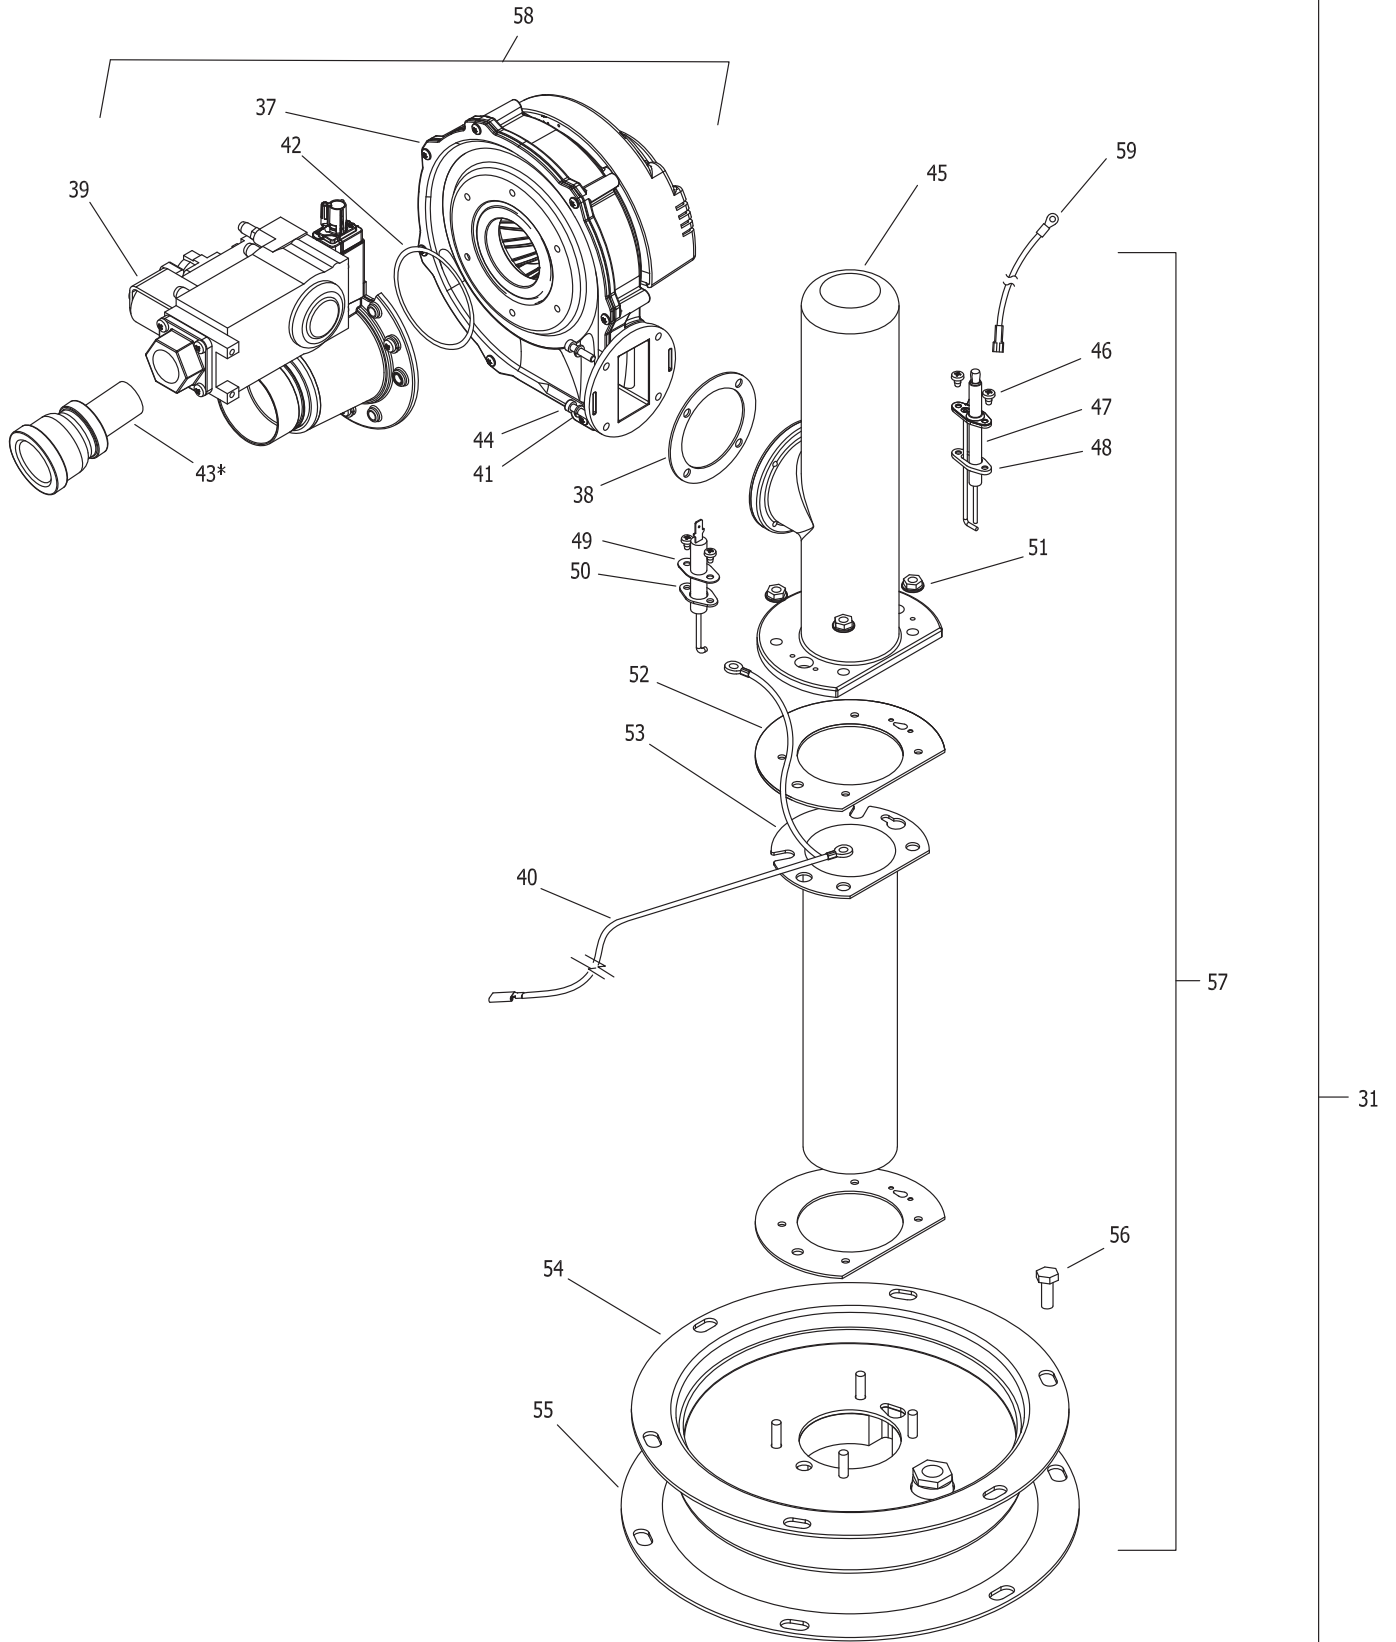

Item	Description	Model
		LUHE120T4003(N,X)
31	Assy-Complete Combustion System (NAT)*	243-54073-01
	Assy-Complete Combustion System (LP)*	243-54073-02
37	Blower w/Gasket	415-51310-00
38	Blower Transition Gasket	239-43241-00
39	Venturi & Gas Valve Assembly (NAT)	243-53478-01
	Venturi & Gas Valve Assembly (LP)	243-53478-02
40	Ground Wire	239-51994-00
41	Washer - #10 Lockwasher (4 req'd)	239-18461-00
42	Venturi Gasket ◇	239-51397-00
43	Gas Piping assembly*	243-53497-00
44	Screw 10-32 x .75 Skt Head Cap (4 req'd)	239-43273-00
45	Transition Tube Blower to Burner	239-54053-00
46	Screw - #8-32 x 1/4 (4 req'd)	239-43272-00
47	Spark Rod	239-54006-00
48	Gasket Spark Rod	239-53982-00
49	Flame Sensor w/Gasket	415-43232-00
50	Gasket Flame Sensor	239-43371-00
51	Nut Hex Washer 1/4-20 Serrated(4 req'd for Trans Tube)	239-43297-00
52	Gasket Burner (2 req'd)●	239-54054-00
53	Burner w/Gasket	265-53033-00
54	Burner Mounting Assembly	239-53027-00
55	Combustion Assembly Gasket	239-53445-00
56	Screw 5/16-18 x 3/4 (5 req'd)	239-32970-00
57	Burner Assembly *	243-54057-00
58	Blower and Gas Valve Assembly (NAT)*	243-53480-01
	Blower and Gas Valve Assembly (LP)*	243-53480-02
59	Spark Rod Ground Wire	239-38951-92

- Ordering a complete assembly may increase delivery time.
- Please order the specific component required for the quickest delivery.
- Included with Item 35 & 37
- Included with Items 51 & 55
- To be purchased separately